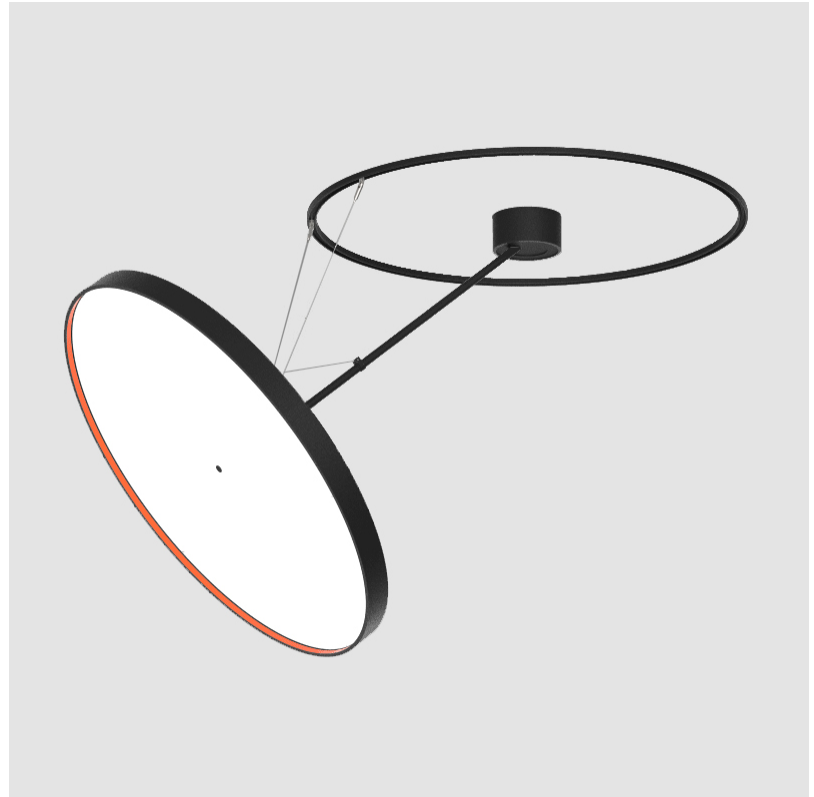

GENERAL

Series: Sign Diva Dancer
Subseries: Sign Diva Dancer Korona
Brand: Prolicht
Division: Architectural
Mounting Type: Suspension
Mounting Location: Ceiling
Subcategory: Pendant

PHYSICAL

Shape: Round
Diameter (mm): 850
Diameter (in): 33 7/16
Height (mm): 870
Height (in): 34 1/4
Light Distribution: Adjustable / Direct
Weight (kg): 10.5
Weight (lbs): 23.1
Diffuser: PMMA - Opal / Micro-Prism / Sparkling Secret / Vintage Industrial
Fixture Finish: SSR / BKV / CWI / CRY / HAB / LAG / UFT / ITA / RUA / RUR / MIC / FTG / MYG / TWT / LOD / PUS / FRO / FUP / KIA / POP / BLS / SPG / MEY / GOH / GUM / CHC / COM / ABZ / JAG / OBR / MOS / ROR
Fixture Material: Extruded Aluminum / Steel

ELECTRICAL

Lamp Type: LED (Zhaga Standard)
Input Wattage (W): 96.8
Total Output Wattage (W): 76.8
Dimming: Tri-Mode (Non-Dimming and Phase Dimming (120Vac only) and 0-10V Dimming)
Driver Included: Yes
Driver Location: Integrated
Driver Type: Constant Current - Universal
Driver Class: Class 2
Input Voltage (V): 120 - 277
Constant Current (MA): 600

LED

Color Temperature (°K): 2700 / 3000 / 4000
Max. Delivered Lumen (lm): 11160 / 11388 / 11620
CRI: >90 CRI
Lamp Life (hrs): 50000

OPTICAL

Adjustability: Rotational Canopy 170°; Tilting Canopy ±50°; Tilting Head ±90°

RATINGS AND CERTIFICATIONS

Certified By: Certified for North American Standards
IP rating: IP20