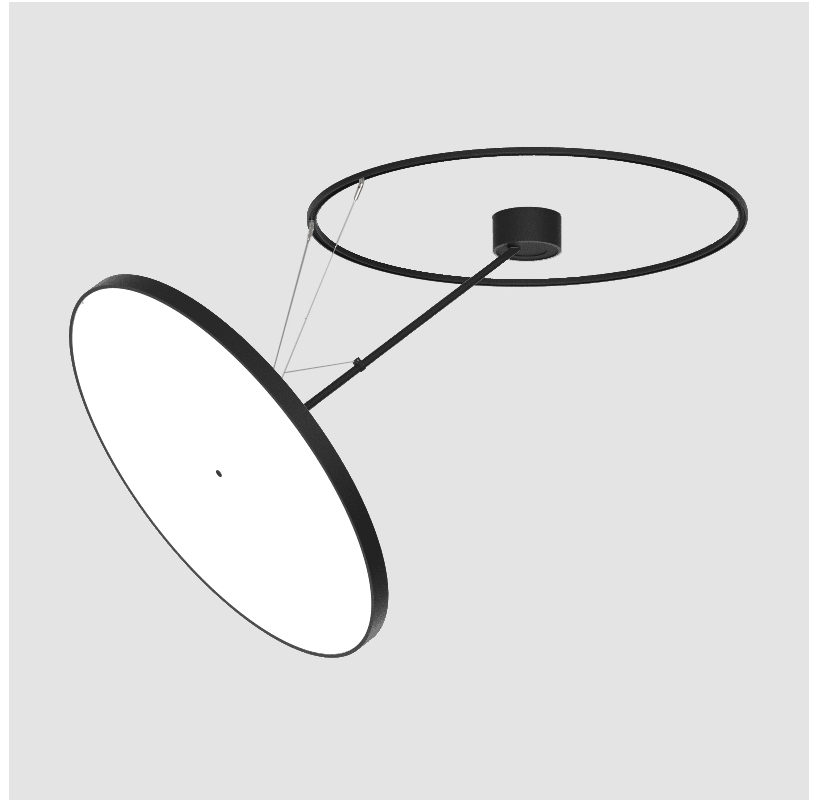

GENERAL

Series: Sign Diva Dancer
Subseries: Sign Diva Dancer
Brand: Prolicht
Division: Architectural
Mounting Type: Suspension
Mounting Location: Ceiling
Subcategory: Pendant

PHYSICAL

Shape: Round
Diameter (mm): 850
Diameter (in): 33 7/16
Height (mm): 870
Height (in): 34 1/4
Light Distribution: Adjustable / Direct
Weight (kg): 9.8
Weight (lbs): 21.56
Diffuser: PMMA - Opal / Micro-Prism / Sparkling Secret / Vintage Industrial
Fixture Finish: SSR / BKV / CWI / CRY / HAB / LAG / UFT / ITA / RUA / RUR / MIC / FTG / MYG / TWT / LOD / PUS / FRO / FUP / KIA / POP / BLS / SPG / MEY / GOH / GUM / CHC / COM / ABZ / JAG / OBR / MOS / ROR
Fixture Material: Extruded Aluminum / Steel

ELECTRICAL

Lamp Type: LED (Zhaga Standard)
Input Wattage (W): 96.8
Total Output Wattage (W): 76.8
Dimming: Tri-Mode (Non-Dimming and Phase Dimming (120Vac only) and 0-10V Dimming)
Driver Included: Yes
Driver Location: Integrated
Driver Type: Constant Current - Universal
Driver Class: Class 2
Input Voltage (V): 120 - 277
Constant Current (MA): 600

LED

Color Temperature (°K): 3000 / 3500 / 4000
Max. Delivered Lumen (lm): 11160 / 11388 / 11620
CRI: >90 CRI
Lamp Life (hrs): 50000

OPTICAL

Adjustability: Rotational Canopy 170°; Tilting Canopy ±50°; Tilting Head ±90°

RATINGS AND CERTIFICATIONS

Certified By: Certified for North American Standards
IP rating: IP20