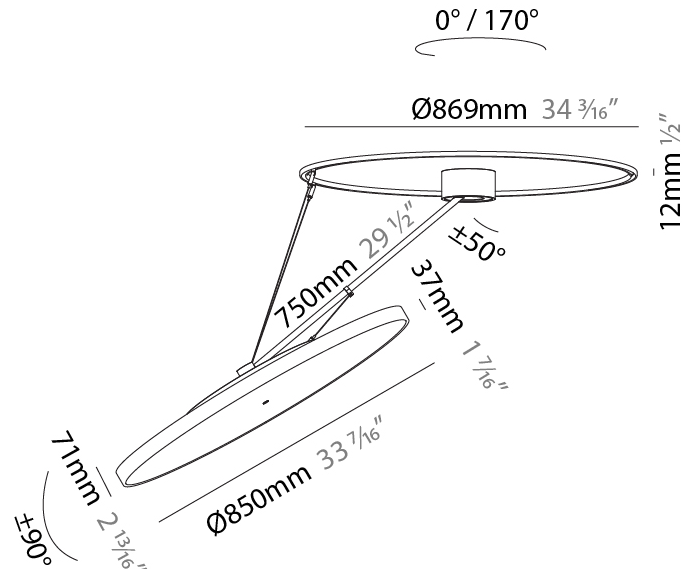

GENERAL

Series: Sign Diva Dancer
Subseries: Sign Diva Dancer Korona
Brand: Prolicht
Division: Architectural
Mounting Type: Suspension
Mounting Location: Ceiling
Subcategory: Pendant

PHYSICAL

Shape: Round
Diameter (mm): 850
Diameter (in): 33 7/16
Height (mm): 870
Height (in): 34 1/4
Light Distribution: Adjustable / Direct
Weight (kg): 10.5
Weight (lbs): 23.1
Diffuser: PMMA - Opal / Micro-Prism / Sparkling Secret / Vintage Industrial
Fixture Finish: SSR / BKV / CWI / CRY / HAB / LAG / UFT / ITA / RUA / RUR / MIC / FTG / MYG / TWT / LOD / PUS / FRO / FUP / KIA / POP / BLS / SPG / MEY / GOH / GUM / CHC / COM / ABZ / JAG / OBR / MOS / ROR
Fixture Material: Extruded Aluminum / Steel

ELECTRICAL

Lamp Type: LED (Zhaga Standard)
Input Wattage (W): 96.8
Total Output Wattage (W): 76.8
Dimming: Tri-Mode (Non-Dimming and Phase Dimming (120Vac only) and 0-10V Dimming)
Driver Included: Yes
Driver Location: Integrated
Driver Type: Constant Current - Universal
Driver Class: Class 2
Input Voltage (V): 120 - 277
Constant Current (MA): 600

LED

Color Temperature (°K): 2700 / 3000 / 4000
Max. Delivered Lumen (lm): 11160 / 11388 / 11620
CRI: >90 CRI
Lamp Life (hrs): 50000

OPTICAL

Adjustability: Rotational Canopy 170°; Tilting Canopy ±50°; Tilting Head ±90°

RATINGS AND CERTIFICATIONS

Certified By: Certified for North American Standards
IP rating: IP20