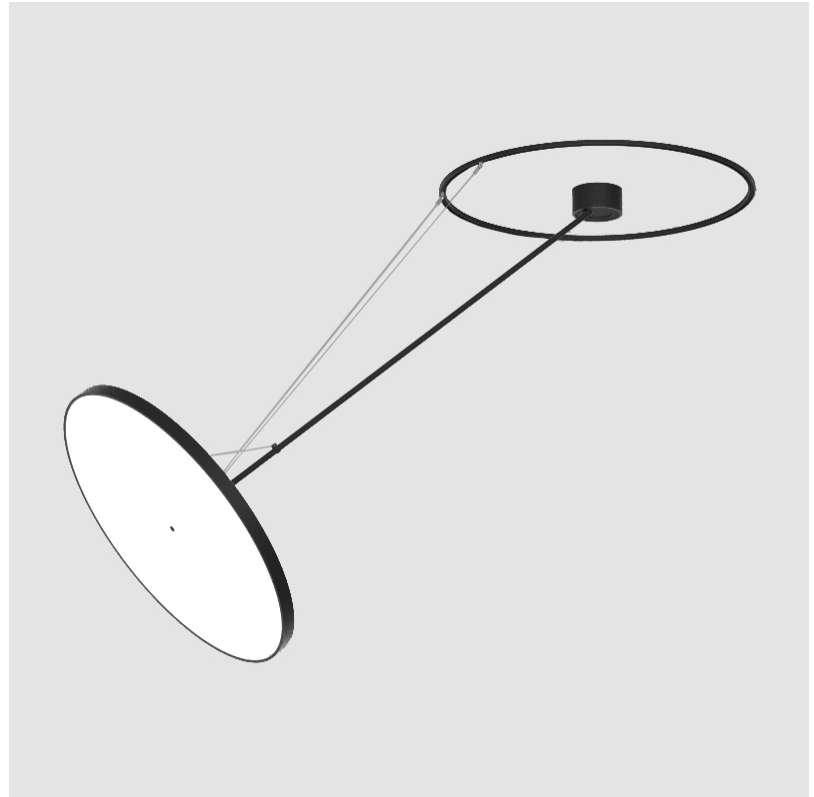

GENERAL

Series: Sign Diva Dancer
Subseries: Sign Diva Dancer
Brand: Prolicht
Division: Architectural
Mounting Type: Suspension
Mounting Location: Ceiling
Subcategory: Pendant

PHYSICAL

Shape: Round
Diameter (mm): 850
Diameter (in): 33 7/16
Height (mm): 1620
Height (in): 63 3/4
Light Distribution: Adjustable / Direct
Weight (kg): 9.67
Weight (lbs): 21.27
Diffuser: PMMA - Opal / Micro-Prism / Sparkling Secret / Vintage Industrial
Fixture Finish: SSR / BKV / CWI / CRY / HAB / LAG / UFT / ITA / RUA / RUR / MIC / FTG / MYG / TWT / LOD / PUS / FRO / FUP / KIA / POP / BLS / SPG / MEY / GOH / GUM / CHC / COM / ABZ / JAG / OBR / MOS / ROR
Fixture Material: Extruded Aluminum / Steel

ELECTRICAL

Lamp Type: LED (Zhaga Standard)
Input Wattage (W): 96.8
Total Output Wattage (W): 76.8
Dimming: Tri-Mode (Non-Dimming and Phase Dimming (120Vac only) and 0-10V Dimming)
Driver Included: Yes
Driver Location: Integrated
Driver Type: Constant Current - Universal
Driver Class: Class 2
Input Voltage (V): 120 - 277
Constant Current (MA): 600

LED

Color Temperature (°K): 3000 / 3500 / 4000
Max. Delivered Lumen (lm): 11160 / 11388 / 11620
CRI: >90 CRI
Lamp Life (hrs): 50000

OPTICAL

Adjustability: Rotational Canopy 170°; Tilting Canopy ±50°; Tilting Head ±90°

RATINGS AND CERTIFICATIONS

Certified By: Certified for North American Standards
IP rating: IP20