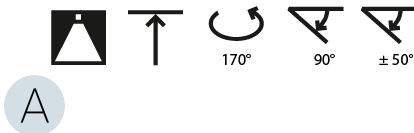

GENERAL

Series: Sign Diva Dancer
Subseries: Sign Diva Dancer Korona
Brand: Prolicht
Division: Architectural
Mounting Type: Suspension
Mounting Location: Ceiling
Subcategory: Pendant

PHYSICAL

Shape: Round
Diameter (mm): 850
Diameter (in): 33 7/16
Height (mm): 1620
Height (in): 63 3/4
Light Distribution: Adjustable / Direct
Weight (kg): 11.67
Weight (lbs): 25.67
Diffuser: PMMA - Opal / Micro-Prism / Sparkling Secret / Vintage Industrial
Fixture Finish: SSR / BKV / CWI / CRY / HAB / LAG / UFT / ITA / RUA / RUR / MIC / FTG / MYG / TWT / LOD / PUS / FRO / FUP / KIA / POP / BLS / SPG / MEY / GOH / GUM / CHC / COM / ABZ / JAG / OBR / MOS / ROR
Fixture Material: Extruded Aluminum / Steel

ELECTRICAL

Lamp Type: LED (Zhaga Standard)
Input Wattage (W): 96.8
Total Output Wattage (W): 76.8
Dimming: Tri-Mode (Non-Dimming and Phase Dimming (120Vac only) and 0-10V Dimming)
Driver Included: Yes
Driver Location: Integrated
Driver Type: Constant Current - Universal
Driver Class: Class 2
Input Voltage (V): 120 - 277
Constant Current (MA): 600

LED

Color Temperature (°K): 2700 / 3000 / 4000
Max. Delivered Lumen (lm): 11160 / 11388 / 11620
CRI: >90 CRI
Lamp Life (hrs): 50000

OPTICAL

Adjustability: Rotational Canopy 170°; Tilting Canopy ±50°; Tilting Head ±90°

RATINGS AND CERTIFICATIONS

Certified By: Certified for North American Standards
IP rating: IP20