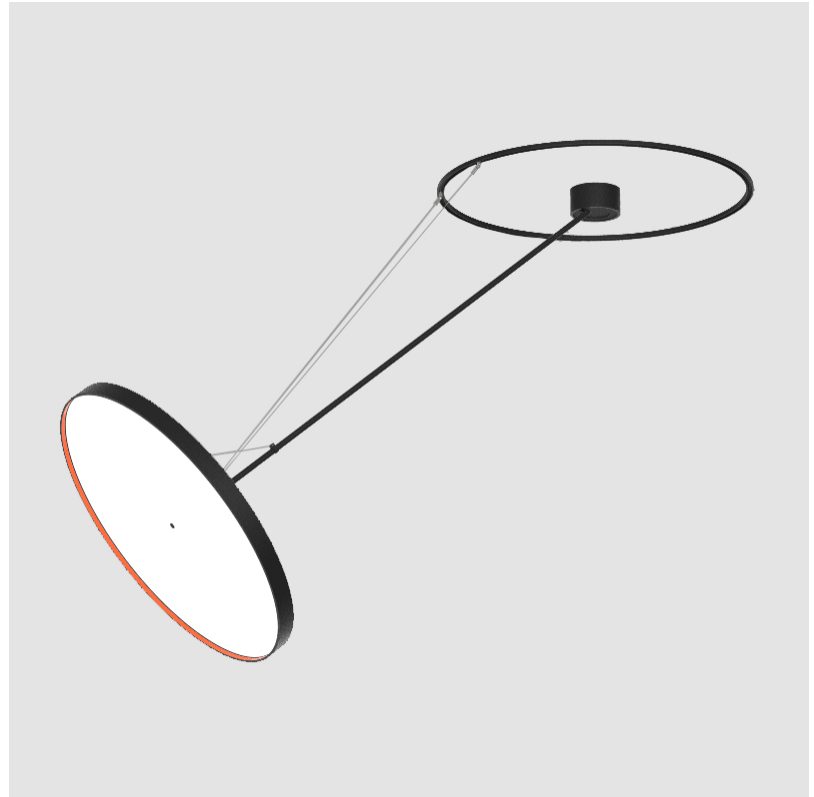

GENERAL

Series: Sign Diva Dancer
Subseries: Sign Diva Dancer Korona
Brand: Prolicht
Division: Architectural
Mounting Type: Suspension
Mounting Location: Ceiling
Subcategory: Pendant

PHYSICAL

Shape: Round
Diameter (mm): 850
Diameter (in): 33 7/16
Height (mm): 1620
Height (in): 63 3/4
Light Distribution: Adjustable / Direct
Weight (kg): 11.67
Weight (lbs): 25.67
Diffuser: PMMA - Opal / Micro-Prism / Sparkling Secret / Vintage Industrial
Fixture Finish: SSR / BKV / CWI / CRY / HAB / LAG / UFT / ITA / RUA / RUR / MIC / FTG / MYG / TWT / LOD / PUS / FRO / FUP / KIA / POP / BLS / SPG / MEY / GOH / GUM / CHC / COM / ABZ / JAG / OBR / MOS / ROR
Fixture Material: Extruded Aluminum / Steel

ELECTRICAL

Lamp Type: LED (Zhaga Standard)
Input Wattage (W): 96.8
Total Output Wattage (W): 76.8
Dimming: Tri-Mode (Non-Dimming and Phase Dimming (120Vac only) and 0-10V Dimming)
Driver Included: Yes
Driver Location: Integrated
Driver Type: Constant Current - Universal
Driver Class: Class 2
Input Voltage (V): 120 - 277
Constant Current (MA): 600

LED

Color Temperature (°K): 2700 / 3000 / 4000
Max. Delivered Lumen (lm): 11160 / 11388 / 11620
CRI: >90 CRI
Lamp Life (hrs): 50000

OPTICAL

Adjustability: Rotational Canopy 170°; Tilting Canopy ±50°; Tilting Head ±90°

RATINGS AND CERTIFICATIONS

Certified By: Certified for North American Standards
IP rating: IP20