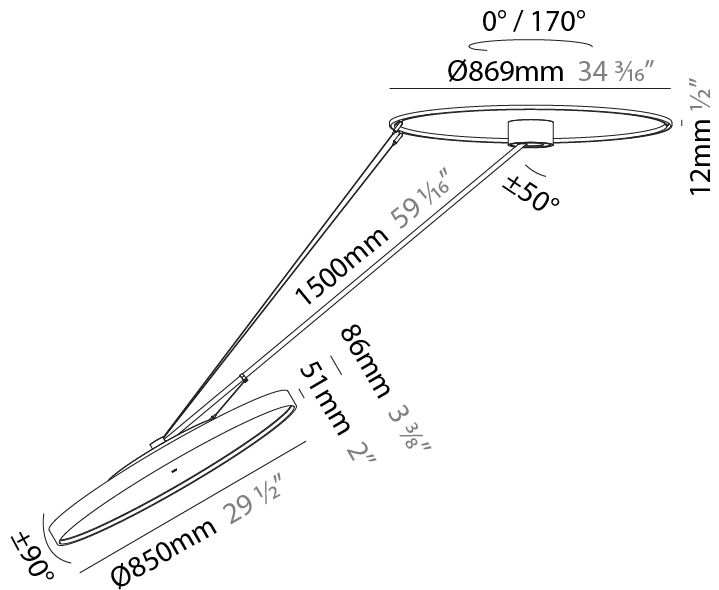

GENERAL

Series: Sign Diva Dancer
Subseries: Sign Diva Dancer Korona
Brand: Prolicht
Division: Architectural
Mounting Type: Suspension
Mounting Location: Ceiling
Subcategory: Pendant

PHYSICAL

Shape: Round
Diameter (mm): 850
Diameter (in): 33 7/16
Height (mm): 1620
Height (in): 63 3/4
Light Distribution: Adjustable / Direct
Weight (kg): 11.67
Weight (lbs): 25.67
Diffuser: PMMA - Opal / Micro-Prism / Sparkling Secret / Vintage Industrial
Fixture Finish: SSR / BKV / CWI / CRY / HAB / LAG / UFT / ITA / RUA / RUR / MIC / FTG / MYG / TWT / LOD / PUS / FRO / FUP / KIA / POP / BLS / SPG / MEY / GOH / GUM / CHC / COM / ABZ / JAG / OBR / MOS / ROR
Fixture Material: Extruded Aluminum / Steel

ELECTRICAL

Lamp Type: LED (Zhaga Standard)
Input Wattage (W): 96.8
Total Output Wattage (W): 76.8
Dimming: Tri-Mode (Non-Dimming and Phase Dimming (120Vac only) and 0-10V Dimming)
Driver Included: Yes
Driver Location: Integrated
Driver Type: Constant Current - Universal
Driver Class: Class 2
Input Voltage (V): 120 - 277
Constant Current (MA): 600

LED

Color Temperature (°K): 2700 / 3000 / 4000
Max. Delivered Lumen (lm): 11160 / 11388 / 11620
CRI: >90 CRI
Lamp Life (hrs): 50000

OPTICAL

Adjustability: Rotational Canopy 170°; Tilting Canopy ±50°; Tilting Head ±90°

RATINGS AND CERTIFICATIONS

Certified By: Certified for North American Standards
IP rating: IP20