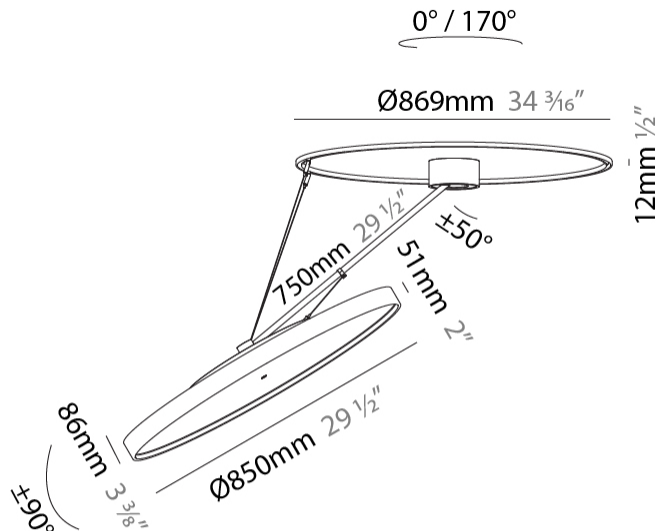

GENERAL

Series: Sign Diva Dancer
Subseries: Sign Diva Dancer
Brand: Prolicht
Division: Architectural
Mounting Type: Suspension
Mounting Location: Ceiling
Subcategory: Pendant

PHYSICAL

Shape: Round
Diameter (mm): 850
Diameter (in): 33 7/16
Height (mm): 870
Height (in): 34 1/4
Light Distribution: Adjustable / Direct
Weight (kg): 9.8
Weight (lbs): 21.56
Diffuser: PMMA - Opal / Micro-Prism / Sparkling Secret / Vintage Industrial
Fixture Finish: SSR / BKV / CWI / CRY / HAB / LAG / UFT / ITA / RUA / RUR / MIC / FTG / MYG / TWT / LOD / PUS / FRO / FUP / KIA / POP / BLS / SPG / MEY / GOH / GUM / CHC / COM / ABZ / JAG / OBR / MOS / ROR
Fixture Material: Extruded Aluminum / Steel

ELECTRICAL

Lamp Type: LED (Zhaga Standard)
Input Wattage (W): 96.8
Total Output Wattage (W): 76.8
Dimming: Tri-Mode (Non-Dimming and Phase Dimming (120Vac only) and 0-10V Dimming)
Driver Included: Yes
Driver Location: Integrated
Driver Type: Constant Current - Universal
Driver Class: Class 2
Input Voltage (V): 120 - 277
Constant Current (MA): 600

LED

Color Temperature (°K): 3000 / 3500 / 4000
Max. Delivered Lumen (lm): 11160 / 11388 / 11620
CRI: >90 CRI
Lamp Life (hrs): 50000

OPTICAL

Adjustability: Rotational Canopy 170°; Tilting Canopy ±50°; Tilting Head ±90°

RATINGS AND CERTIFICATIONS

Certified By: Certified for North American Standards
IP rating: IP20