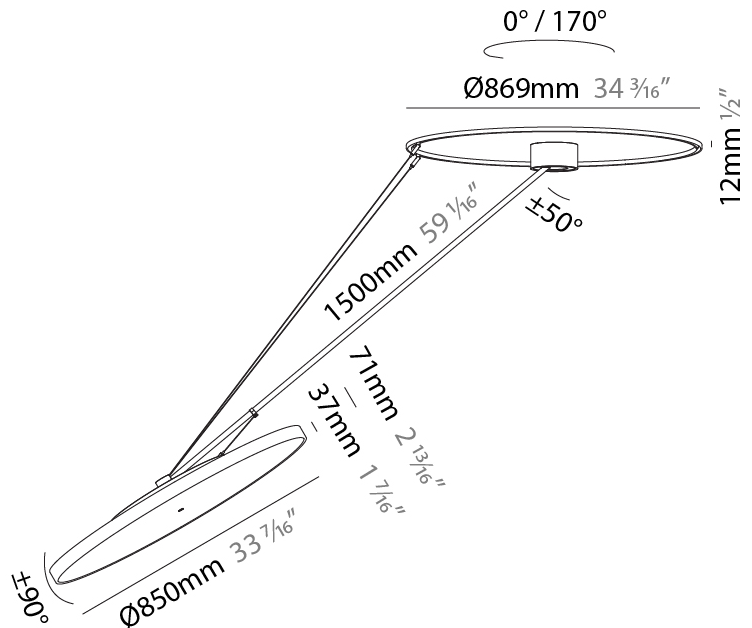

GENERAL

Series: Sign Diva Dancer
Subseries: Sign Diva Dancer
Brand: Prolicht
Division: Architectural
Mounting Type: Suspension
Mounting Location: Ceiling
Subcategory: Pendant

PHYSICAL

Shape: Round
Diameter (mm): 850
Diameter (in): 33 7/16
Height (mm): 1620
Height (in): 63 3/4
Light Distribution: Adjustable / Direct
Weight (kg): 9.67
Weight (lbs): 21.27
Diffuser: PMMA - Opal / Micro-Prism / Sparkling Secret / Vintage Industrial
Fixture Finish: SSR / BKV / CWI / CRY / HAB / LAG / UFT / ITA / RUA / RUR / MIC / FTG / MYG / TWT / LOD / PUS / FRO / FUP / KIA / POP / BLS / SPG / MEY / GOH / GUM / CHC / COM / ABZ / JAG / OBR / MOS / ROR
Fixture Material: Extruded Aluminum / Steel

ELECTRICAL

Lamp Type: LED (Zhaga Standard)
Input Wattage (W): 96.8
Total Output Wattage (W): 76.8
Dimming: Tri-Mode (Non-Dimming and Phase Dimming (120Vac only) and 0-10V Dimming)
Driver Included: Yes
Driver Location: Integrated
Driver Type: Constant Current - Universal
Driver Class: Class 2
Input Voltage (V): 120 - 277
Constant Current (MA): 600

LED

Color Temperature (°K): 3000 / 3500 / 4000
Max. Delivered Lumen (lm): 11160 / 11388 / 11620
CRI: >90 CRI
Lamp Life (hrs): 50000

OPTICAL

Adjustability: Rotational Canopy 170°; Tilting Canopy ±50°; Tilting Head ±90°

RATINGS AND CERTIFICATIONS

Certified By: Certified for North American Standards
IP rating: IP20